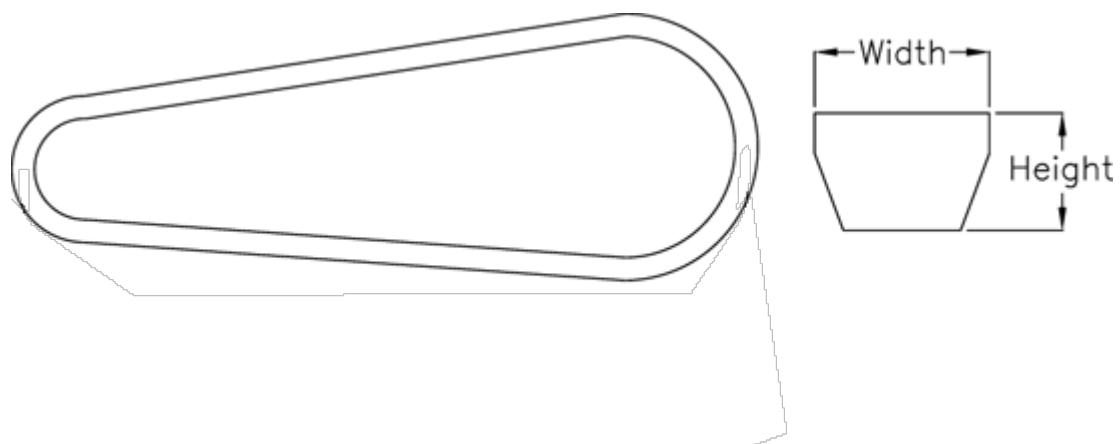

Data Sheet

Article number: 601962460937
Description: Gates V-belt SPZ 937 Ld 937
DELTA NARROW

Measures

Datum length	= 937
Height	= 8
Width	= 10